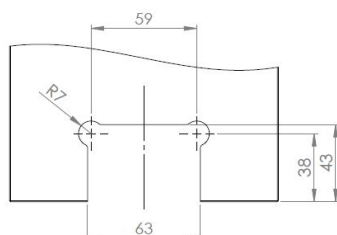

PRODUCT SHEET

Description:

Shower Hinge "Rio", Wall/Glass, Polished Brass, Offset Back , 8-10mm Glass Thickness, W/15 DG Angle Adjustment Function, & 25DG Return Function, Brass Material, Hidden Screws., Black Fiber Gaskets: 2 x 1mm & 2 x 2mm Thickness., Load Capacity Pr. Pair: 45kg

Item number:

15.23.885-0

Units	Box	Carton	HS Code	Barcode
Pcs.	1	20	8302100090	
				5704866501231

SISO A/S

Mileparken 11
DK-2740 Skovlunde
Denmark
VAT: 24786013

Phone +45 45 830 900

www.siso.dk
siso@siso.dk

Danske Bank
Nytorv Branch
Copenhagen
SWIFT: DABADKKK

Account no.
4180 3112 112936
IBAN Account
DK7230003112112936