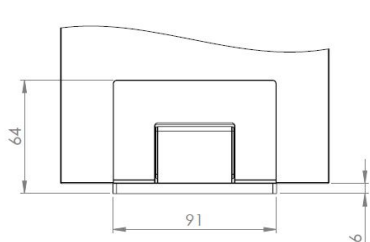

PRODUCT SHEET

Description:

Shower Hinge "Rio", Wall/Glass, Polished Brass, Offset Back , 8-10mm Glass Thickness, W/15 DG Angle Adjustment Function, & 25DG Return Function, Brass Material, Hidden Screws., Black Fiber Gaskets: 2 x 1mm & 2 x 2mm Thickness., Load Capacity Pr. Pair: 45kg

Item number:

15.23.885-0

Units	Box	Carton	HS Code	Barcode
Pcs.	1	20	8302100090	
				5704866501231

SISO A/S

Mileparken 11
DK-2740 Skovlunde
Denmark
VAT: 24786013

Phone +45 45 830 900

www.siso.dk
siso@siso.dk

Danske Bank
Nytorv Branch
Copenhagen
SWIFT: DABADKKK

Account no.
4180 3112 112936
IBAN Account
DK7230003112112936