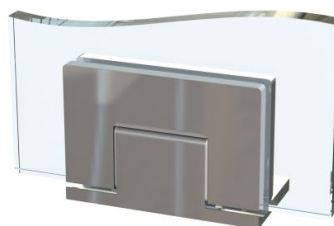

PRODUCT SHEET

Description:

Shower Hinge "Rio", Wall/Glass, Polished Brass, Offset Back , 8-10mm Glass Thickness, W/15 DG Angle Adjustment Function, & 25DG Return Function, Brass Material, Hidden Screws., Black Fiber Gaskets: 2 x 1mm & 2 x 2mm Thickness., Load Capacity Pr. Pair: 45kg

Item number:

15.23.885-0

Units	Box	Carton	HS Code	Barcode
Pcs.	1	20	8302100090	
				5704866501231

SISO A/S

Mileparken 11
DK-2740 Skovlunde
Denmark
VAT: 24786013

Phone +45 45 830 900

www.siso.dk
siso@siso.dk

Danske Bank
Nytorv Branch
Copenhagen
SWIFT: DABADKKK

Account no.
4180 3112 112936
IBAN Account
DK7230003112112936