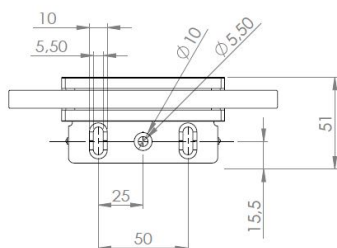

PRODUCT SHEET

Description:

Shower Hinge "Rio", Wall/Glass, Polished Brass, Offset Back , 8-10mm Glass Thickness, W/15 DG Angle Adjustment Function, & 25DG Return Function, Brass Material, Hidden Screws., Black Fiber Gaskets: 2 x 1mm & 2 x 2mm Thickness., Load Capacity Pr. Pair: 45kg

Item number:

15.23.885-0

Units	Box	Carton	HS Code	Barcode
Pcs.	1	20	8302100090	
				5704866501231

SISO A/S

Mileparken 11
DK-2740 Skovlunde
Denmark
VAT: 24786013

Phone +45 45 830 900

www.siso.dk
siso@siso.dk

Danske Bank
Nytorv Branch
Copenhagen
SWIFT: DABADKKK

Account no.
4180 3112 112936
IBAN Account
DK7230003112112936