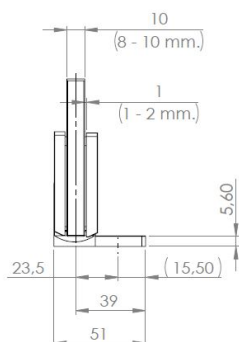

## Description:

Shower Hinge "Rio", Wall/Glass, Polished Brass, Offset Back , 8-10mm Glass Thickness, W/15 DG Angle Adjustment Function, & 25DG Return Function, Brass Material, Hidden Screws., Black Fiber Gaskets: 2 x 1mm & 2 x 2mm Thickness., Load Capacity Pr. Pair: 45kg

## Item number:

15.23.885-0

Units	Box	Carton	HS Code	Barcode
Pcs.	1	20	8302100090	
				5704866501231